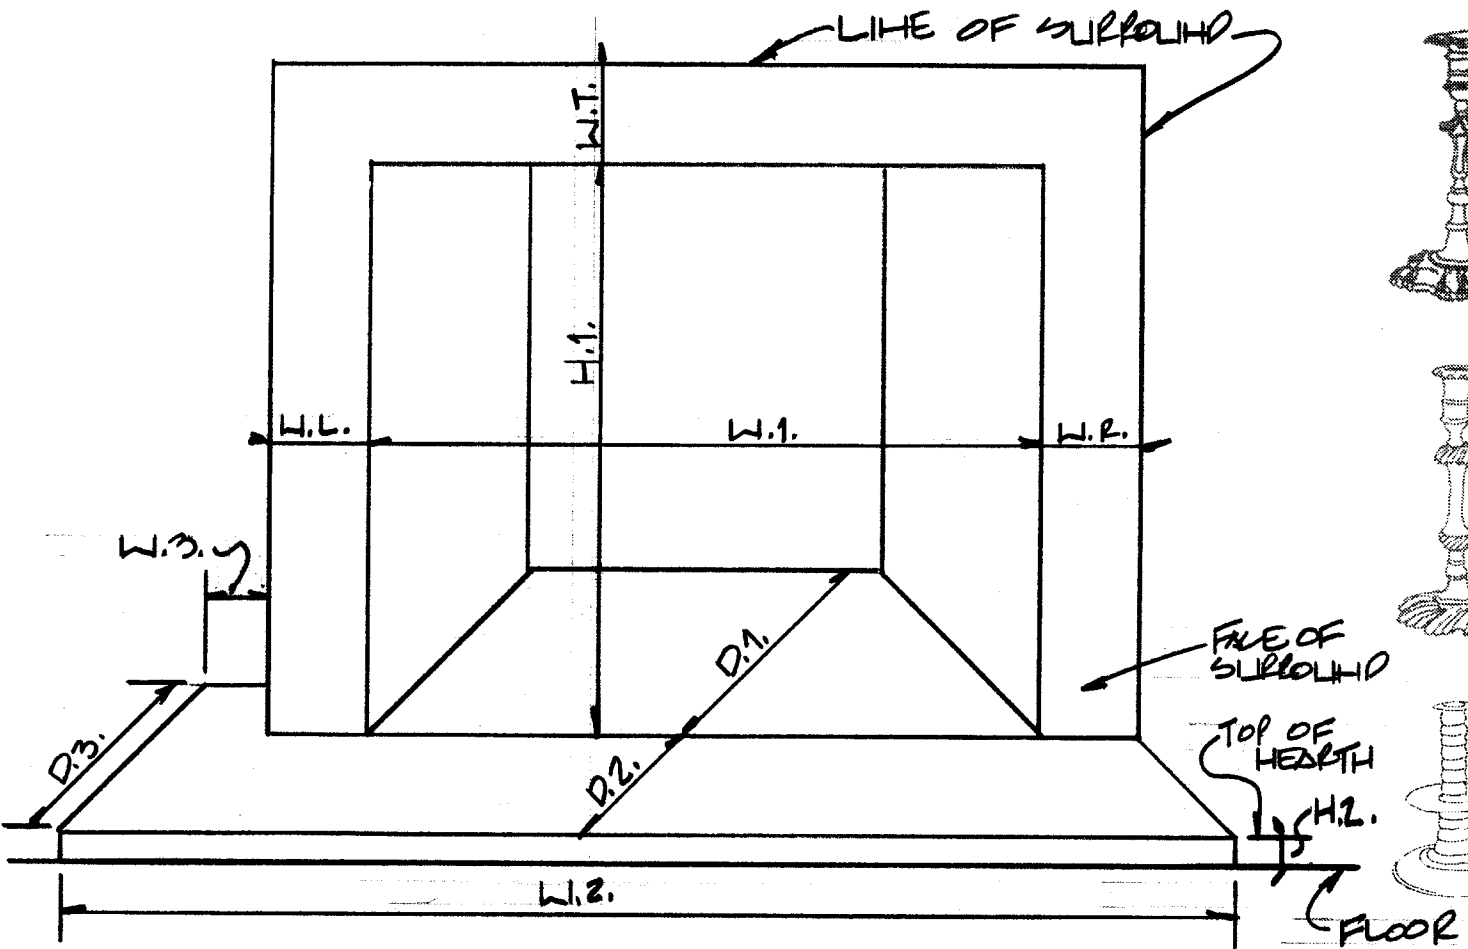

Eve Stone Antiques, Ltd.

Purveyors of Metalware

FURTHER INFORMATION:

ROOM:

TYPE OF SURROUND: WOOD _____
 BRICK _____
 STONE _____
 OTHER _____

COLOR OF SURROUND: _____

FIREPLACE DETAILS

22 SELDEN STREET, WOODBRIDGE, CONNECTICUT 06525
 203-389-6665 800-833-1665 FAX 203-389-6103